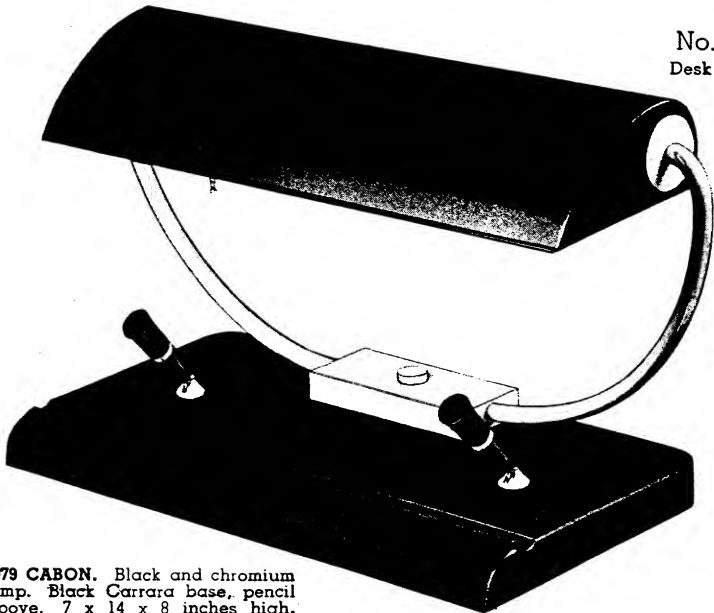

V079 CABON. Black and chromium Lamp. Black Carrara base, pencil groove. 7 x 14 x 8 inches high. With two LIFETIME Pens $50.00.

All Gold Trimmed Desk Sets shown with LIFETIME Pens also available with AUTOGRAPH LIFETIME Pens for facsimile signature engraving (see pages 3 and 21) at $8.00 additional per Pen.

No. 75
Desk Pen

No. 3
Desk Pen

No. SLD
Pencil